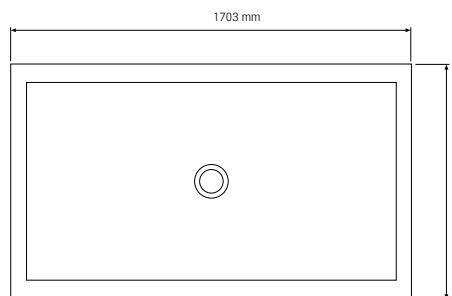

TYLÖ®
for the senses