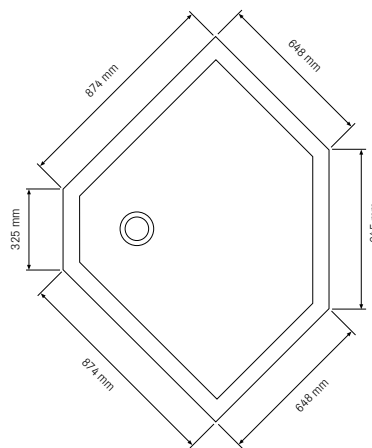

Tylö impression with tray.

Tray for Impression steam showers.

All Tylö's Impression steam showers can now be equipped with trays. The tray has a construction made of cast marble which is an extremely shape permanent material. The surface finish on the tray results in a good drainage. The tray also has a built-in water seal which gives any Tylö Impression steam shower with a tray a total height of 2200 mm, i.e. 100 mm higher than without the tray.

The tray is delivered with a cup for waste water to be mounted on the steam outlet. The cup protects the tray and guarantees its functionality.

TYLÖ[®]
for the senses

A tray for every Impression steam shower.

Tray Impression i110/c

Tray Impression i130

Tray Impression i170

TYLÖ[®]
for the senses