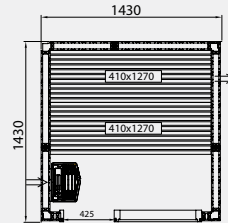

- Glass section 9L/V & Glass section 9H/V (vent)
- Glass section 9L & Glass section 9H
- Glass section 6L/V & Glass section 6H/V (vent)
- Glass section 6L & Glass section 6H

Evolve.

All the saunas have an external height of 2100 mm with the high floor frame (standard) and 2010 mm with the low floor frame. Low glass section for the high floor frame and high glass section for the low floor frame.

Evolve Plus GF

All the saunas have an external height of 2100 mm with the high floor frame (standard) and 2010 mm with the low floor frame.

E1712 PLUS GF

E1414 PLUS GF

E1717 PLUS GF

E1917 PLUS GF

E2217 PLUS GF

E1919 PLUS GF

E2219 PLUS GF

E2419 PLUS GF

E2719 PLUS GF

E2222 PLUS GF

E2422 PLUS GF

Evolve Plus GC

All the saunas have an external height of 2100 mm.