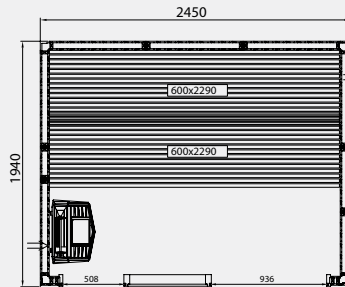

- Glass section 9L/V & Glass section 9H/V (vent)
- Glass section 9L & Glass section 9H
- Glass section 6L/V & Glass section 6H/V (vent)
- Glass section 6L & Glass section 6H

Evolve.

All the saunas have an external height of 2100 mm with the high floor frame (standard) and 2010 mm with the low floor frame. Low glass section for the high floor frame and high glass section for the low floor frame.

Evolve Plus GF

All the saunas have an external height of 2100 mm with the high floor frame (standard) and 2010 mm with the low floor frame.

E1712 PLUS GF

E1414 PLUS GF

E1717 PLUS GF

E1917 PLUS GF

E2217 PLUS GF

E1919 PLUS GF

E2219 PLUS GF

E2419 PLUS GF

E2719 PLUS GF

E2222 PLUS GF

E2422 PLUS GF

Evolve Plus GC

All the saunas have an external height of 2100 mm.