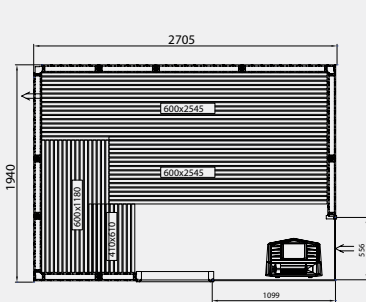

Evolve Plus GC

All the saunas have an external height of 2100 mm.