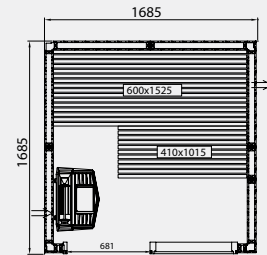

- Glass section 9L/V & Glass section 9H/V (vent)
- Glass section 9L & Glass section 9H
- Glass section 6L/V & Glass section 6H/V (vent)
- Glass section 6L & Glass section 6H

Evolve.

All the saunas have an external height of 2100 mm with the high floor frame (standard) and 2010 mm with the low floor frame. Low glass section for the high floor frame and high glass section for the low floor frame.

Evolve Plus GF

All the saunas have an external height of 2100 mm with the high floor frame (standard) and 2010 mm with the low floor frame.

E1712 PLUS GF

E1414 PLUS GF

E1717 PLUS GF

E1917 PLUS GF

E2217 PLUS GF

E1919 PLUS GF

E2219 PLUS GF

E2419 PLUS GF

E2719 PLUS GF

E2222 PLUS GF

E2422 PLUS GF

Evolve Plus GC

All the saunas have an external height of 2100 mm.