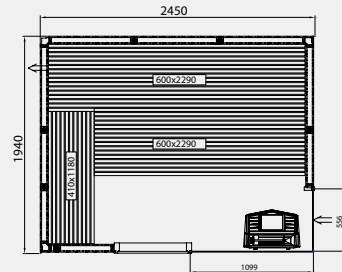

E2419 PLUS GC

E2422 PLUS GC