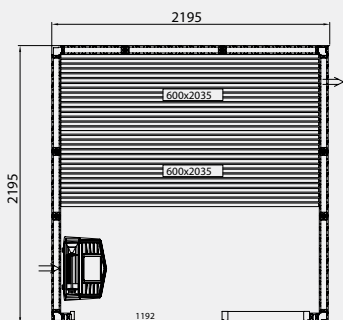

- Glass section 9L/V & Glass section 9H/V (vent)
- Glass section 9L & Glass section 9H
- Glass section 6L/V & Glass section 6H/V (vent)
- Glass section 6L & Glass section 6H

Evolve.

All the saunas have an external height of 2100 mm with the high floor frame (standard) and 2010 mm with the low floor frame. Low glass section for the high floor frame and high glass section for the low floor frame.

Evolve Plus GF

All the saunas have an external height of 2100 mm with the high floor frame (standard) and 2010 mm with the low floor frame.

E1712 PLUS GF

E1414 PLUS GF

E1717 PLUS GF

E1917 PLUS GF

E2217 PLUS GF

E1919 PLUS GF

E2219 PLUS GF

E2419 PLUS GF

E2719 PLUS GF

E2222 PLUS GF

E2422 PLUS GF

Evolve Plus GC

All the saunas have an external height of 2100 mm.