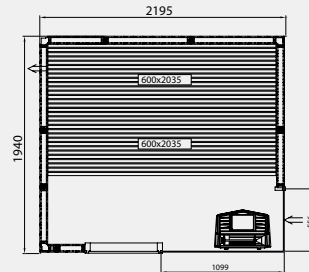

E2219 PLUS GC

E2222 PLUS GC