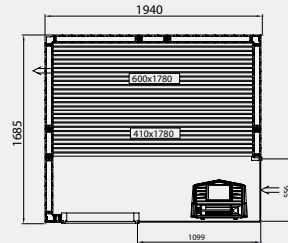

E1917 PLUS GC