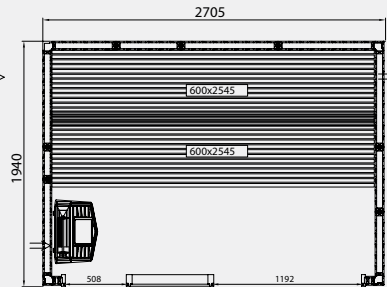

- Glass section 9L/V & Glass section 9H/V (vent)
- Glass section 9L & Glass section 9H
- Glass section 6L/V & Glass section 6H/V (vent)
- Glass section 6L & Glass section 6H

Evolve.

All the saunas have an external height of 2100 mm with the high floor frame (standard) and 2010 mm with the low floor frame. Low glass section for the high floor frame and high glass section for the low floor frame.

Evolve Plus GF

All the saunas have an external height of 2100 mm with the high floor frame (standard) and 2010 mm with the low floor frame.

E1712 PLUS GF

E1414 PLUS GF

E1717 PLUS GF

E1917 PLUS GF

E2217 PLUS GF

E1919 PLUS GF

E2219 PLUS GF

E2419 PLUS GF

E2719 PLUS GF

E2222 PLUS GF

E2422 PLUS GF

Evolve Plus GC

All the saunas have an external height of 2100 mm.