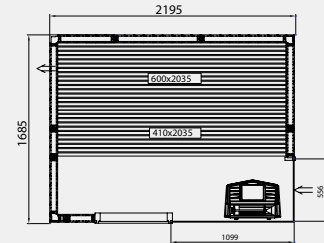

Evolve Plus GC

All the saunas have an external height of 2100 mm.