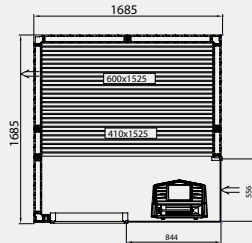

E1717 PLUS GC