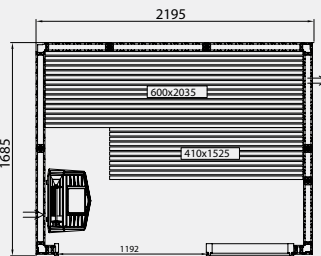

- Glass section 9L/V & Glass section 9H/V (vent)
- Glass section 9L & Glass section 9H
- Glass section 6L/V & Glass section 6H/V (vent)
- Glass section 6L & Glass section 6H

Evolve.

All the saunas have an external height of 2100 mm with the high floor frame (standard) and 2010 mm with the low floor frame. Low glass section for the high floor frame and high glass section for the low floor frame.

Evolve Plus GF

All the saunas have an external height of 2100 mm with the high floor frame (standard) and 2010 mm with the low floor frame.

E1712 PLUS GF

E1414 PLUS GF

E1717 PLUS GF

E1917 PLUS GF

E2217 PLUS GF

E1919 PLUS GF

E2219 PLUS GF

E2419 PLUS GF

E2719 PLUS GF

E2222 PLUS GF

E2422 PLUS GF

Evolve Plus GC

All the saunas have an external height of 2100 mm.