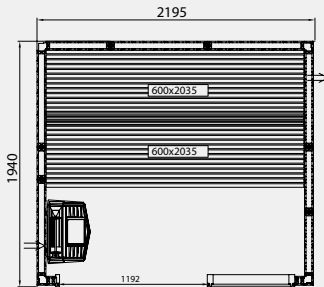

- Glass section 9L/V & Glass section 9H/V (vent)
- Glass section 9L & Glass section 9H
- Glass section 6L/V & Glass section 6H/V (vent)
- Glass section 6L & Glass section 6H

Evolve.

All the saunas have an external height of 2100 mm with the high floor frame (standard) and 2010 mm with the low floor frame. Low glass section for the high floor frame and high glass section for the low floor frame.

Evolve Plus GF

All the saunas have an external height of 2100 mm with the high floor frame (standard) and 2010 mm with the low floor frame.

E1712 PLUS GF

E1414 PLUS GF

E1717 PLUS GF

E1917 PLUS GF

E2217 PLUS GF

E1919 PLUS GF

E2219 PLUS GF

E2419 PLUS GF

E2719 PLUS GF

E2222 PLUS GF

E2422 PLUS GF

Evolve Plus GC

All the saunas have an external height of 2100 mm.