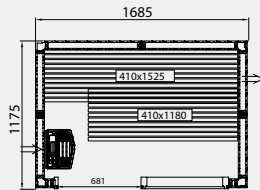

Here is a layout chart of our complete range of prefabricated sauna rooms. You can see sizes, the correct location of the sauna heater and the layout of the interior fittings. All these saunas can also be installed reversed. You can also see which standard wall sections can be replaced by glazed sections. For the sake of clarity we also indicate the optimum heater output for each of the rooms. All you need to do is measure, compare and decide which sauna room is the best for you.

- Glass section 9L/V & Glass section 9H/V (vent)
- Glass section 9L & Glass section 9H
- Glass section 6L/V & Glass section 6H/V (vent)
- Glass section 6L & Glass section 6H

Evolve.

All the saunas have an external height of 2100 mm with the high floor frame (standard) and 2010 mm with the low floor frame. Low glass section for the high floor frame and high glass section for the low floor frame.

Evolve Plus GF

All the saunas have an external height of 2100 mm with the high floor frame (standard) and 2010 mm with the low floor frame.

E1712 PLUS GF

E1414 PLUS GF

E1717 PLUS GF

E1917 PLUS GF

E2217 PLUS GF

E1919 PLUS GF

E2219 PLUS GF

E2419 PLUS GF

E2719 PLUS GF

E2222 PLUS GF

E2422 PLUS GF

Evolve Plus GC

All the saunas have an external height of 2100 mm.