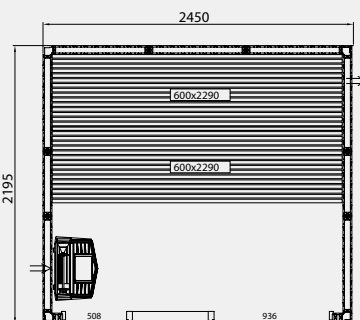

- Glass section 9L/V & Glass section 9H/V (vent)
- Glass section 9L & Glass section 9H
- Glass section 6L/V & Glass section 6H/V (vent)
- Glass section 6L & Glass section 6H

Evolve.

All the saunas have an external height of 2100 mm with the high floor frame (standard) and 2010 mm with the low floor frame. Low glass section for the high floor frame and high glass section for the low floor frame.

Evolve Plus GF

All the saunas have an external height of 2100 mm with the high floor frame (standard) and 2010 mm with the low floor frame.

E1712 PLUS GF

E1414 PLUS GF

E1717 PLUS GF

E1917 PLUS GF

E2217 PLUS GF

E1919 PLUS GF

E2219 PLUS GF

E2419 PLUS GF

E2719 PLUS GF

E2222 PLUS GF

E2422 PLUS GF

Evolve Plus GC

All the saunas have an external height of 2100 mm.