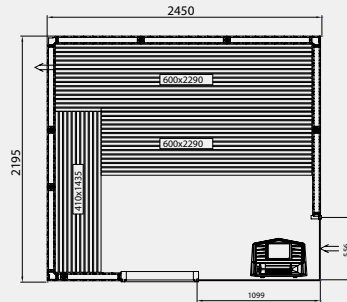

Evolve Plus GC

All the saunas have an external height of 2100 mm.