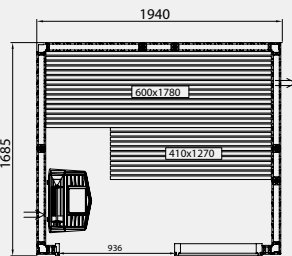

- Glass section 9L/V & Glass section 9H/V (vent)
- Glass section 9L & Glass section 9H
- Glass section 6L/V & Glass section 6H/V (vent)
- Glass section 6L & Glass section 6H

Evolve.

All the saunas have an external height of 2100 mm with the high floor frame (standard) and 2010 mm with the low floor frame. Low glass section for the high floor frame and high glass section for the low floor frame.

Evolve Plus GF

All the saunas have an external height of 2100 mm with the high floor frame (standard) and 2010 mm with the low floor frame.

E1712 PLUS GF

E1414 PLUS GF

E1717 PLUS GF

E1917 PLUS GF

E2217 PLUS GF

E1919 PLUS GF

E2219 PLUS GF

E2419 PLUS GF

E2719 PLUS GF

E2222 PLUS GF

E2422 PLUS GF

Evolve Plus GC

All the saunas have an external height of 2100 mm.