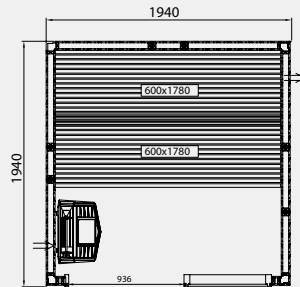

- Glass section 9L/V & Glass section 9H/V (vent)
- Glass section 9L & Glass section 9H
- Glass section 6L/V & Glass section 6H/V (vent)
- Glass section 6L & Glass section 6H

Evolve.

All the saunas have an external height of 2100 mm with the high floor frame (standard) and 2010 mm with the low floor frame. Low glass section for the high floor frame and high glass section for the low floor frame.

Evolve Plus GF

All the saunas have an external height of 2100 mm with the high floor frame (standard) and 2010 mm with the low floor frame.

E1712 PLUS GF

E1414 PLUS GF

E1717 PLUS GF

E1917 PLUS GF

E2217 PLUS GF

E1919 PLUS GF

E2219 PLUS GF

E2419 PLUS GF

E2719 PLUS GF

E2222 PLUS GF

E2422 PLUS GF

Evolve Plus GC

All the saunas have an external height of 2100 mm.